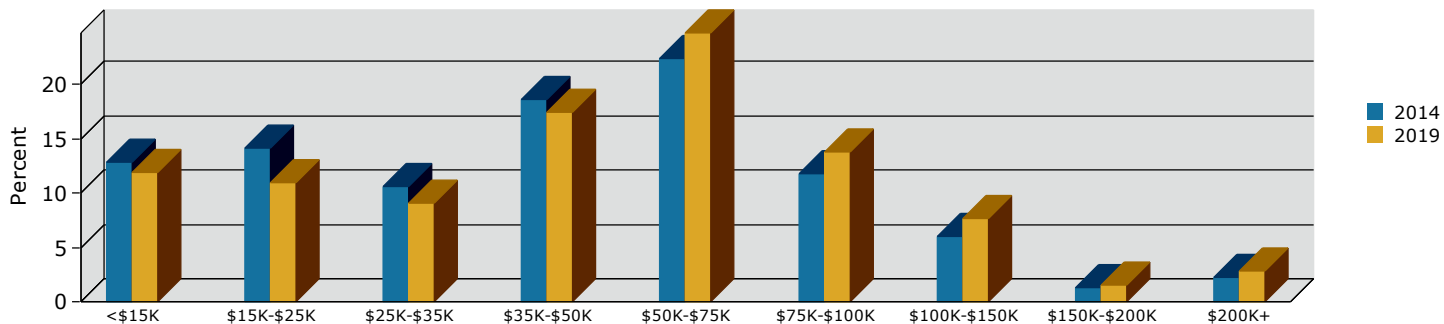

Yuma County, CO
 Yuma County, CO (08125)
 Geography: County

2014 Population by Race

2014 Percent Hispanic Origin: 22.6%

2014 Population by Age

Households

2014 Home Value

2014-2019 Annual Growth Rate

Household Income