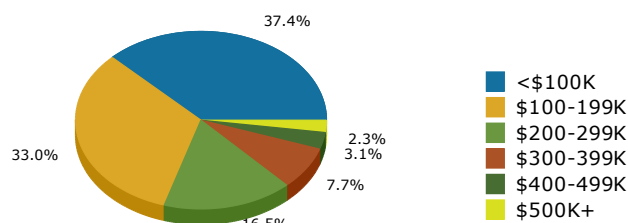

Yuma County, CO
 Yuma County, CO (08125)
 Geography: County

2014 Population by Race

2014 Percent Hispanic Origin: 22.6%

2014 Population by Age

Households

2014 Home Value

2014-2019 Annual Growth Rate

Household Income