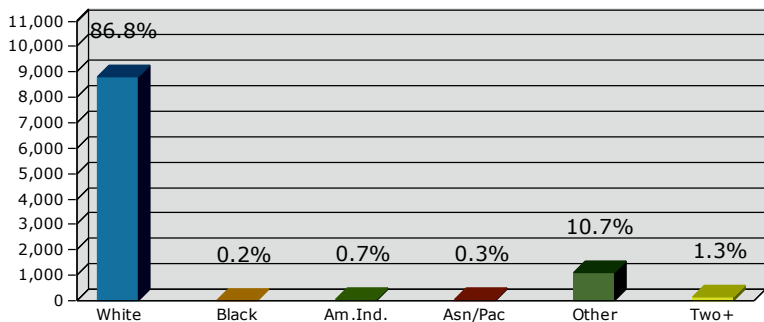

Yuma County, CO
 Yuma County, CO (08125)
 Geography: County

2014 Population by Race

2014 Percent Hispanic Origin: 22.6%

2014 Population by Age

Households

2014 Home Value

2014-2019 Annual Growth Rate

Household Income