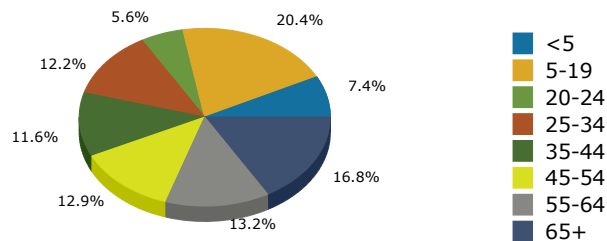

Yuma County, CO
 Yuma County, CO (08125)
 Geography: County

2014 Population by Race

2014 Percent Hispanic Origin: 22.6%

2014 Population by Age

Households

2014 Home Value

2014-2019 Annual Growth Rate

Household Income