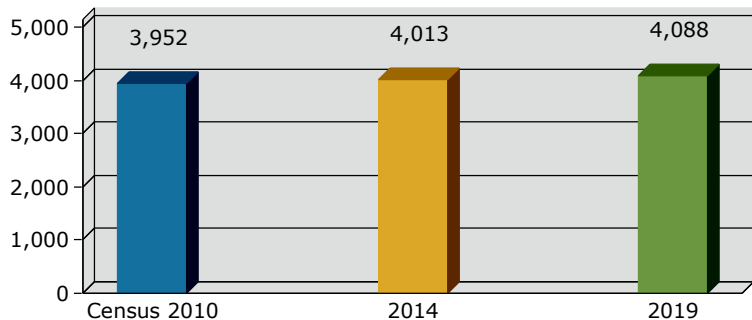

Yuma County, CO
 Yuma County, CO (08125)
 Geography: County

2014 Population by Race

2014 Percent Hispanic Origin: 22.6%

2014 Population by Age

Households

2014 Home Value

2014-2019 Annual Growth Rate

Household Income